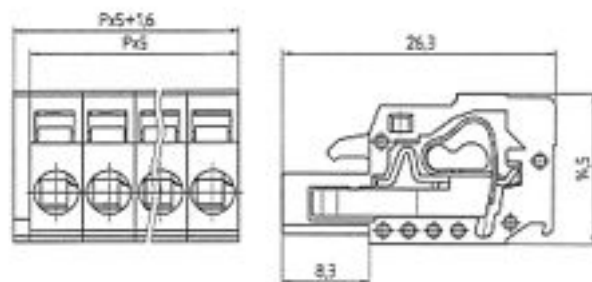

## AK 3950

**P = No. of poles**

### AK 3950/.. - 5,0 - green

**1-24 poles, Spacing 5,0 mm  
insert required no. of poles ..**

#### Ratings:

			
	UL 1059	CSA 22.2 No. 158	VDE 0627
Rated Voltage	300 V	300 V	250 V
Rated Current	15 A	15 A	12 A (T60)
Wire Size	AWG 28-12	AWG 28-12	2,5 mm <sup>2</sup>
Test Voltage			2,21 kV

#### Dimensions

Spacing	5,0 mm
Stripped Length	8,5 mm